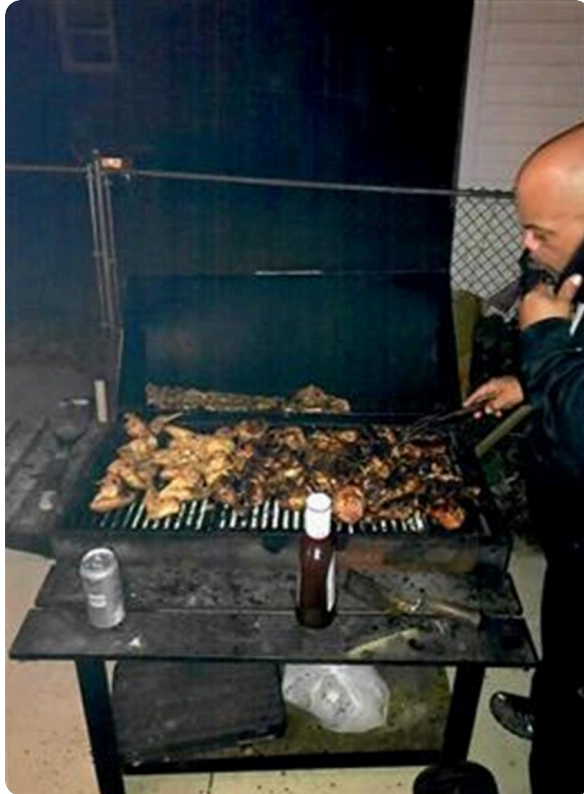

# Media

**Mr. Mark Eugene Layne**

OCT 29, 1967 - FEB 6, 2024

Clora Funeral Home shared 9 photos to the **Memories Album** album.

February 13 at 3:24 PM

**Media**

**Mr. Mark Eugene Layne**

OCT 29, 1967 - FEB 6, 2024