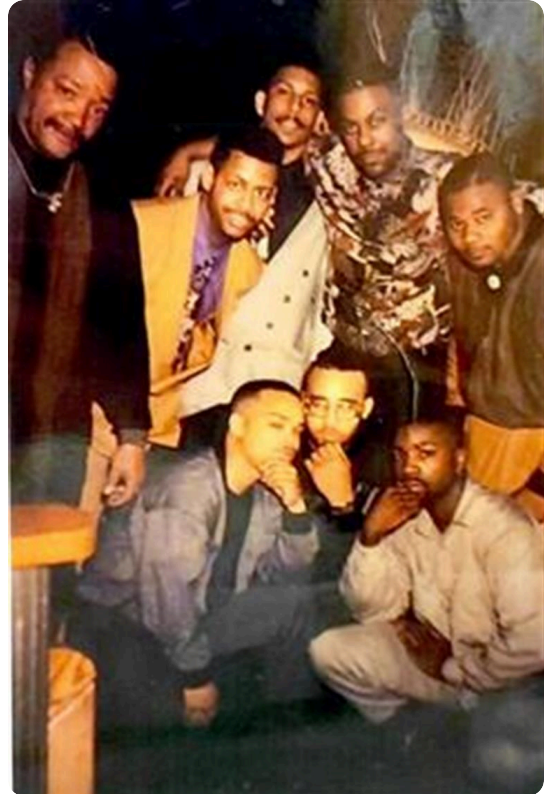

# Media

**Mr. Mark Eugene Layne**

OCT 29, 1967 - FEB 6, 2024

Clora Funeral Home shared 9 photos to the **Memories Album** album.

February 13 at 3:24 PM

**Media**

**Mr. Mark Eugene Layne**

OCT 29, 1967 - FEB 6, 2024